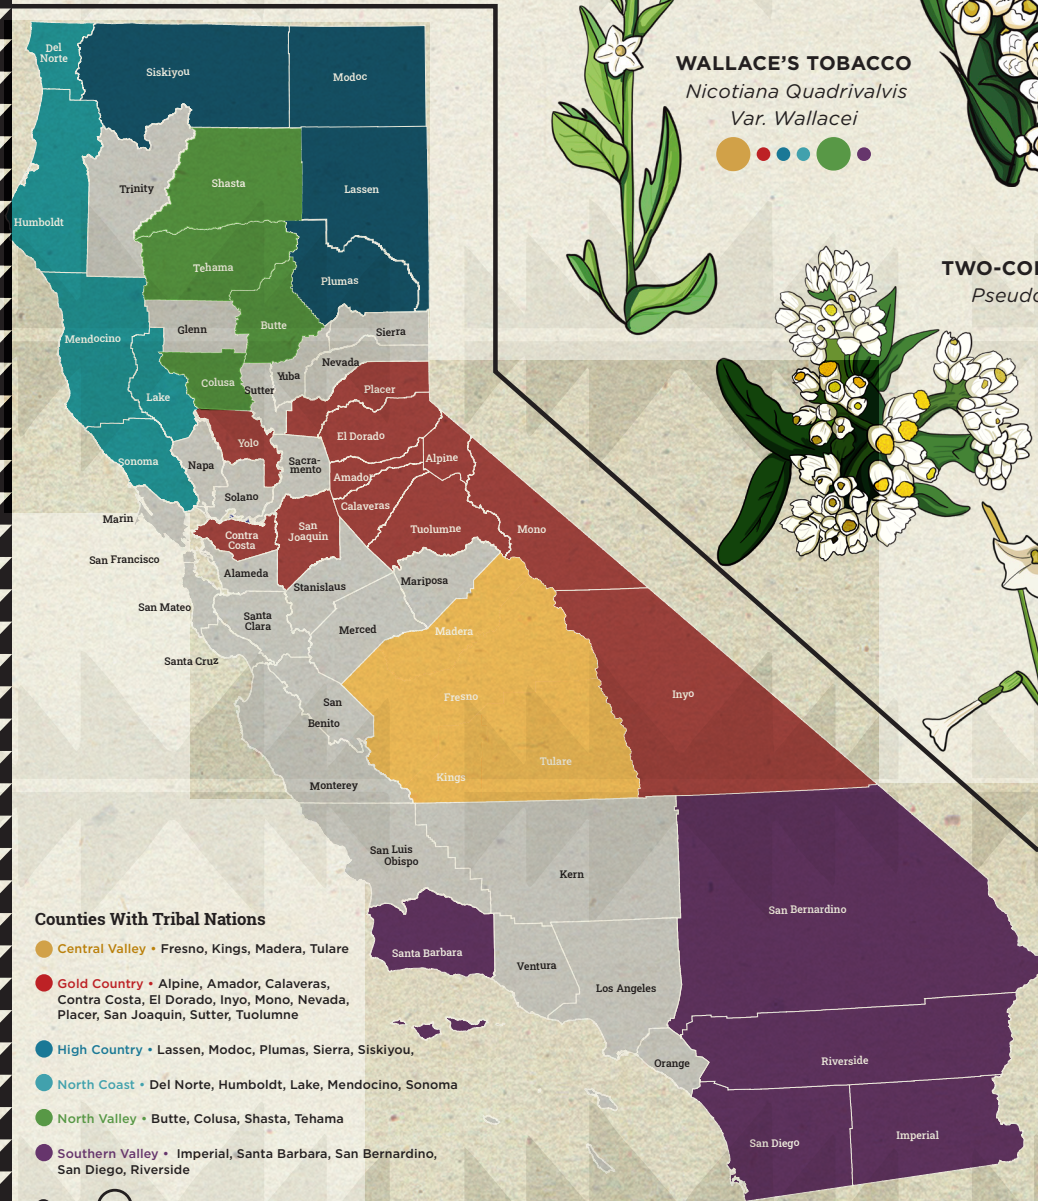

Keep tobacco sacred

Use It With Respect

California's Native Tobacco Plants

INDIAN TOBACCO
Nicotiana Quadrialvis

DESERT TOBACCO
Nicotiana Obtusifolia

TOBACCO BRUSH OR SNOWBRUSH
Ceanothus Velutius

LADIES' TOBACCO
Pseudognaphalium Californicum

WALLACE'S TOBACCO
Nicotiana Quadrialvis
Var. *Wallacei*

TWO-COLOR RABBIT-TOBACCO
Pseudognaphalium Biolettii

COYOTE TOBACCO
Nicotiana Attenuata

The creator gave us tobacco to use as a blessing for our families, our people, and ourselves.