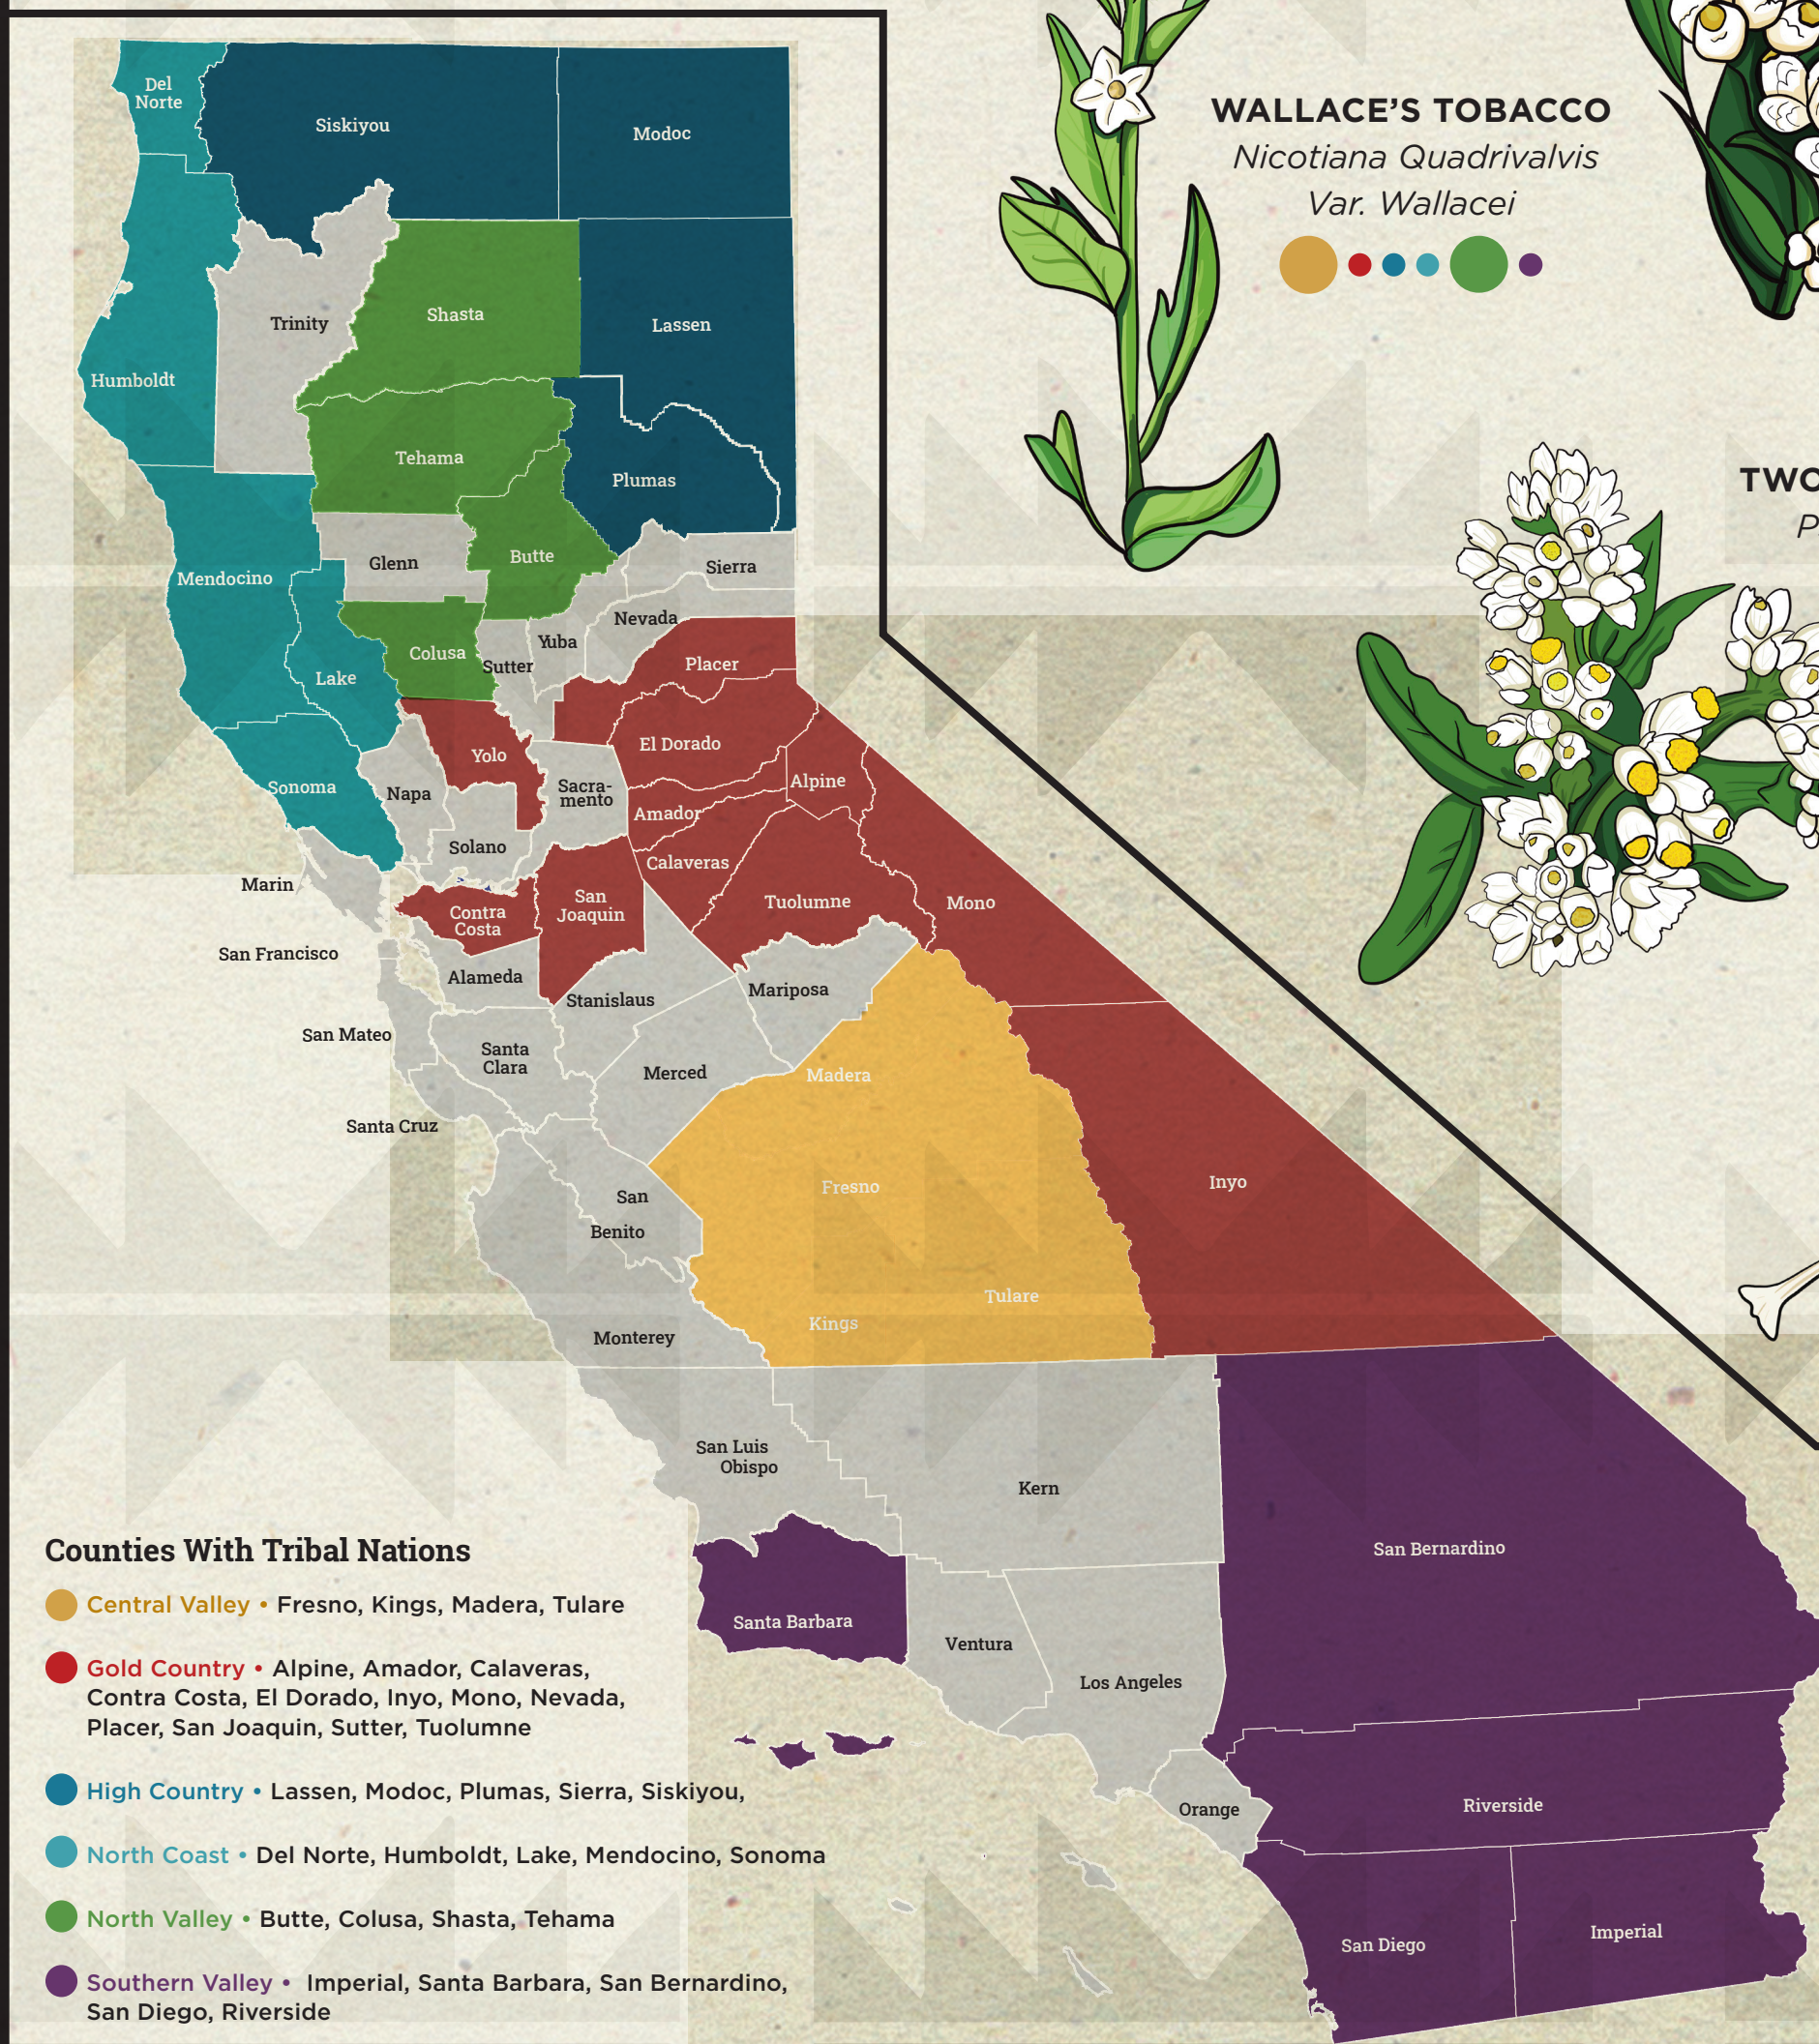

Keep tobacco sacred

Use It With Respect

California's Native Tobacco Plants

INDIAN TOBACCO
Nicotiana Quadrialvis

DESERT TOBACCO
Nicotiana Obtusifolia

TOBACCO BRUSH OR SNOWBRUSH
Ceanothus Velutius

LADIES' TOBACCO
Pseudognaphalium Californicum

WALLACE'S TOBACCO
Nicotiana Quadrialvis
Var. *Wallacei*

TWO-COLOR RABBIT-TOBACCO
Pseudognaphalium Biolettii

COYOTE TOBACCO
Nicotiana Attenuata

The creator gave us tobacco to use as a blessing for our families, our people, and ourselves.

TRIBAL COMMUNITY COORDINATING CENTER
A PROJECT OF **etr.**

Scale indicates common to most common