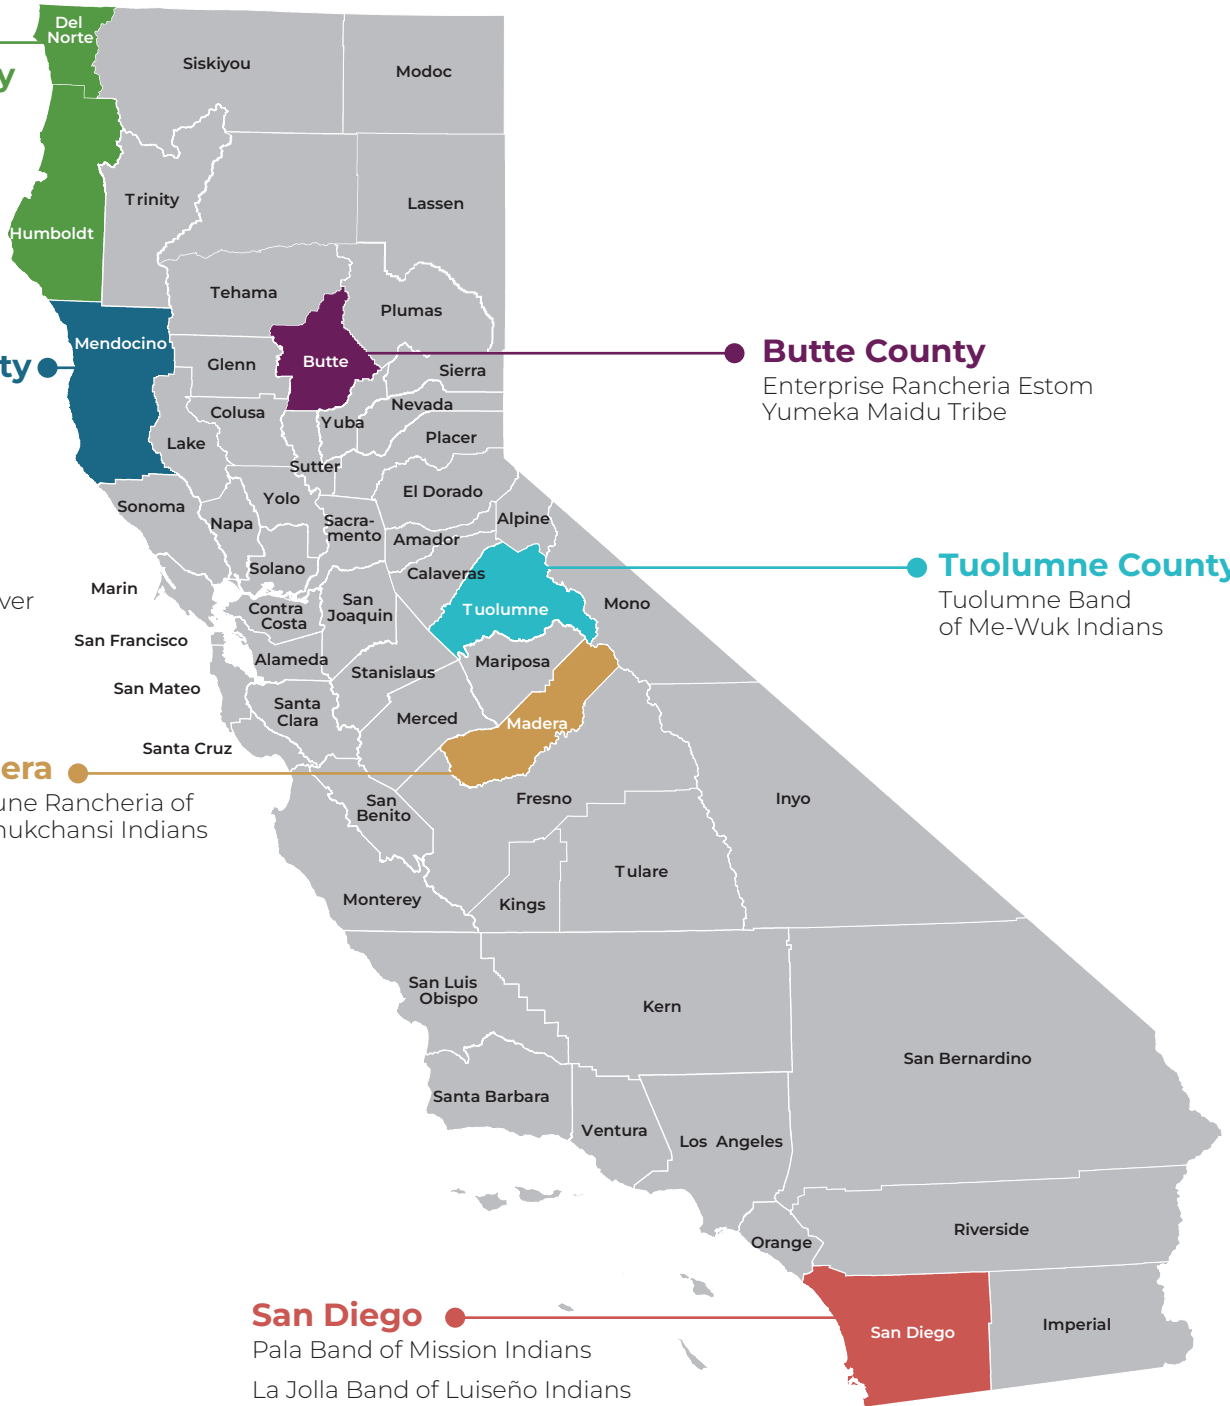

## Mendocino County

Coyote Valley Band of Pomo Indians

Hopland Band of Pomo Indians

Sherwood Valley Band of Pomo Indians

Redwood Valley Little River Band of Pomo Indians

## Tuolumne County

Tuolumne Band of Me-Wuk Indians

## Madera

Picayune Rancheria of the Chukchansi Indians

## San Diego

Pala Band of Mission Indians

La Jolla Band of Luiseño Indians

San Pasqual Band of Mission Indians

**TRIBAL COMMUNITY**  
COORDINATING CENTER